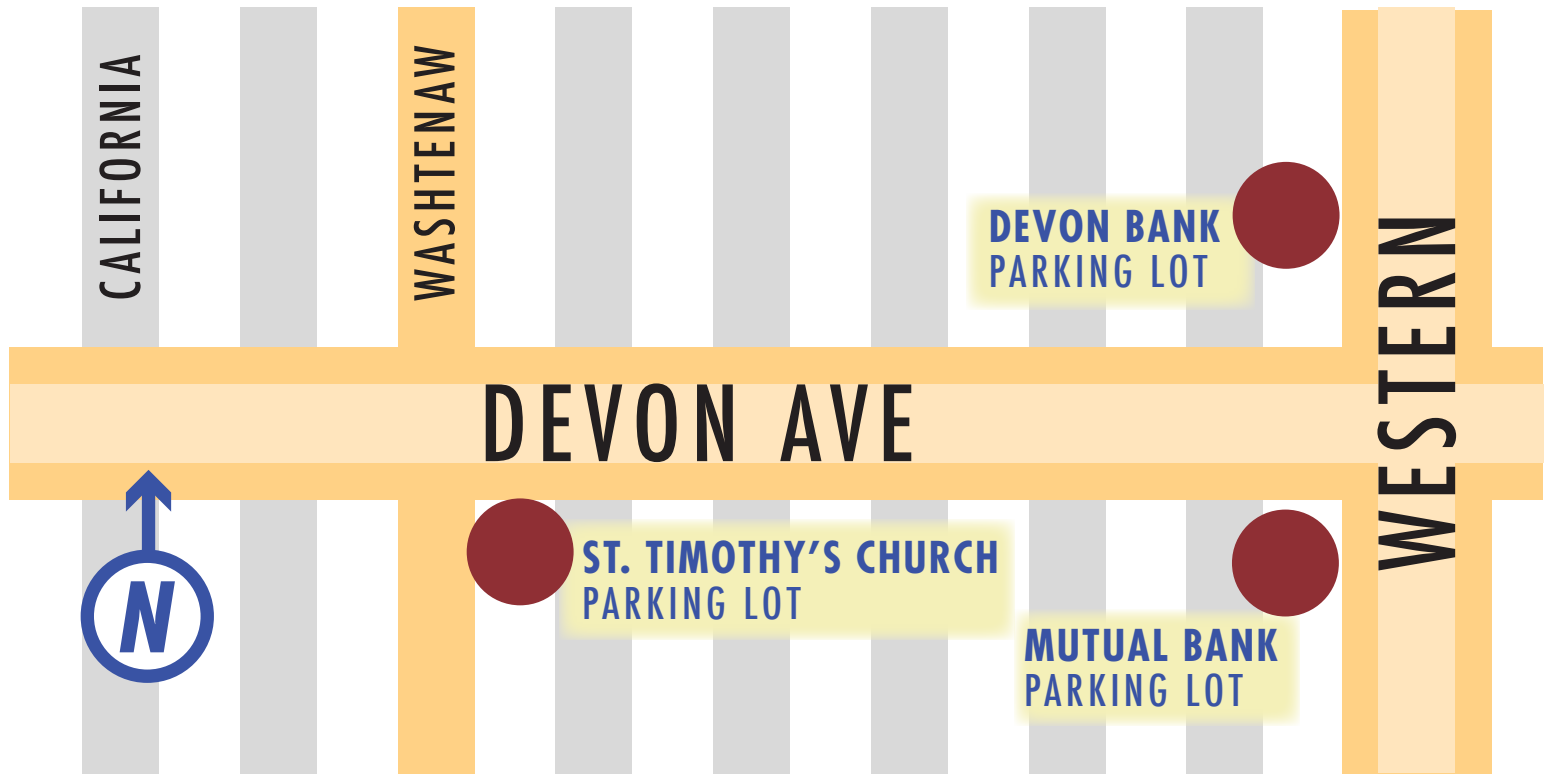

West Ridge FREE PARKING Map

THANK YOU to our loyal Devon Avenue customers!

For your convenience, additional FREE PARKING is available evenings and weekends at these locations:

Devon Bank
6445 N. Western

St. Timothy's Church
6326 N. Washtenaw

Mutual Bank
6335 N. Western

Additional FREE PARKING brought to you by:

The West Ridge Chamber of Commerce
Sari Niketan – 2656 W. Devon
Vitha Jewelers - 2651 W. Devon
Taj Sari Palace - 2553 W. Devon
Tiffen – 2536 W. Devon

India Sari Palace – 2534 W. Devon
Sahil Exclusive – 2605 W. Devon
Kamdar Plaza – 2646 W. Devon
N. P. Jewelers – 2647 W. Devon
Lakshmi – 2617 W. Devon

Patel Brothers – 2610 W. Devon
Jai Hind Foods – 2658 W. Devon
Udupi Palace – 2543 W. Devon
Sukhdia's Sweets & Snacks – 2559 W. Devon
Raj Jewels of London – 2652 W. Devon